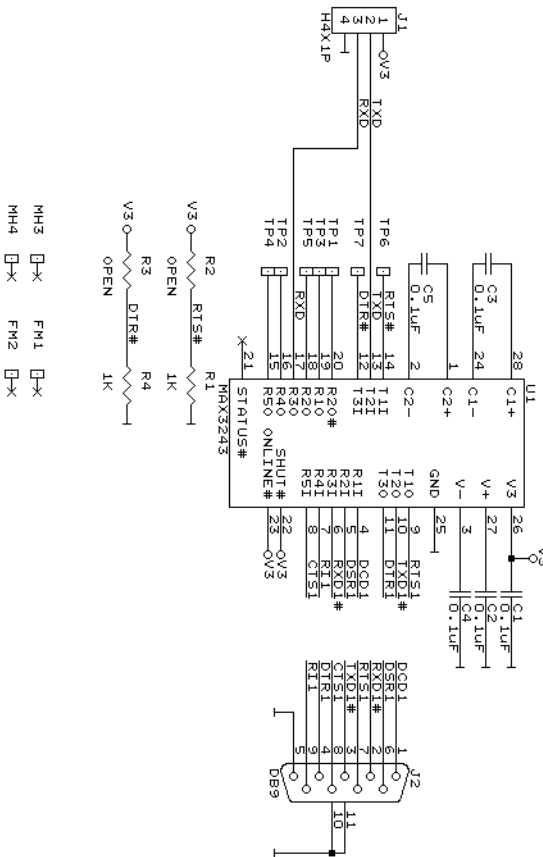

debug serial port

PC Engines GmbH	
Title serial port	
Size	Document Number
B	COM
Date:	February 29, 2004 Sheet
1 of	1