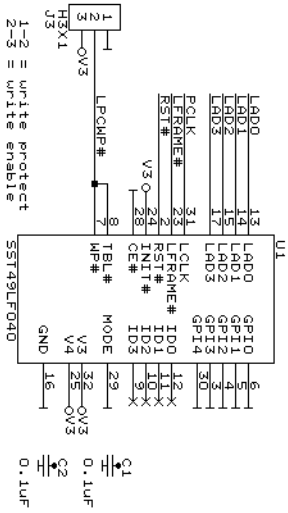

# LPC port

1-2 = write protect  
2-3 = write enable

PC Engines GmbH	
CONFIDENTIAL	
Title LPC flash BIOS	
Size	Document Number
B	LPC
Date:	August 14, 2003
Sheet	1 of 1
REV	1A