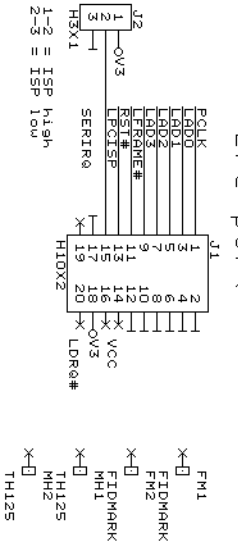

# LPC port

1-2 = write protect  
2-3 = write enable

PC Engines GmbH	
CONFIDENTIAL	
Title LPC flash BIOS	
Size	Document Number
B	LPC
Date:	August 14, 2003
Sheet	1 of 1
REV	1A